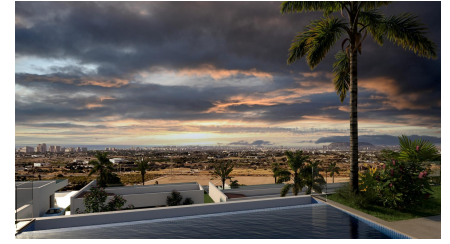

C&C INMOASESORES
Servicios inmobiliarios

3 bedroom Villa in Mutxamel

Ref: N8226

€529,000

Property type : Villa

Location : Mutxamel

Bedrooms : 3

Bathrooms : 3

Swimming pool : Private

Garden : Private

Built surface : 143 m²

Plot surface : 391 m²

✓ Solarium

✓ Pre-air conditioning

NEW BUILD SEMI-DETACHED VILLAS IN MUTXAMEL

New Build residential of semi-detached villas in Mutxamel, a short distance from the Alicante Airport, the city of Alicante and the beaches.

Beautiful villas build over 1 floor and has 3 bedrooms, 3 bathroom, open plan kitchen with the living area, fitted wardrobes, terrace, solarium, private garden with the pool parking space.

Mutxamel is a town in the state of Alicante. It also known as Muchamiel and located in the northern part of the metropolis of Alicante.